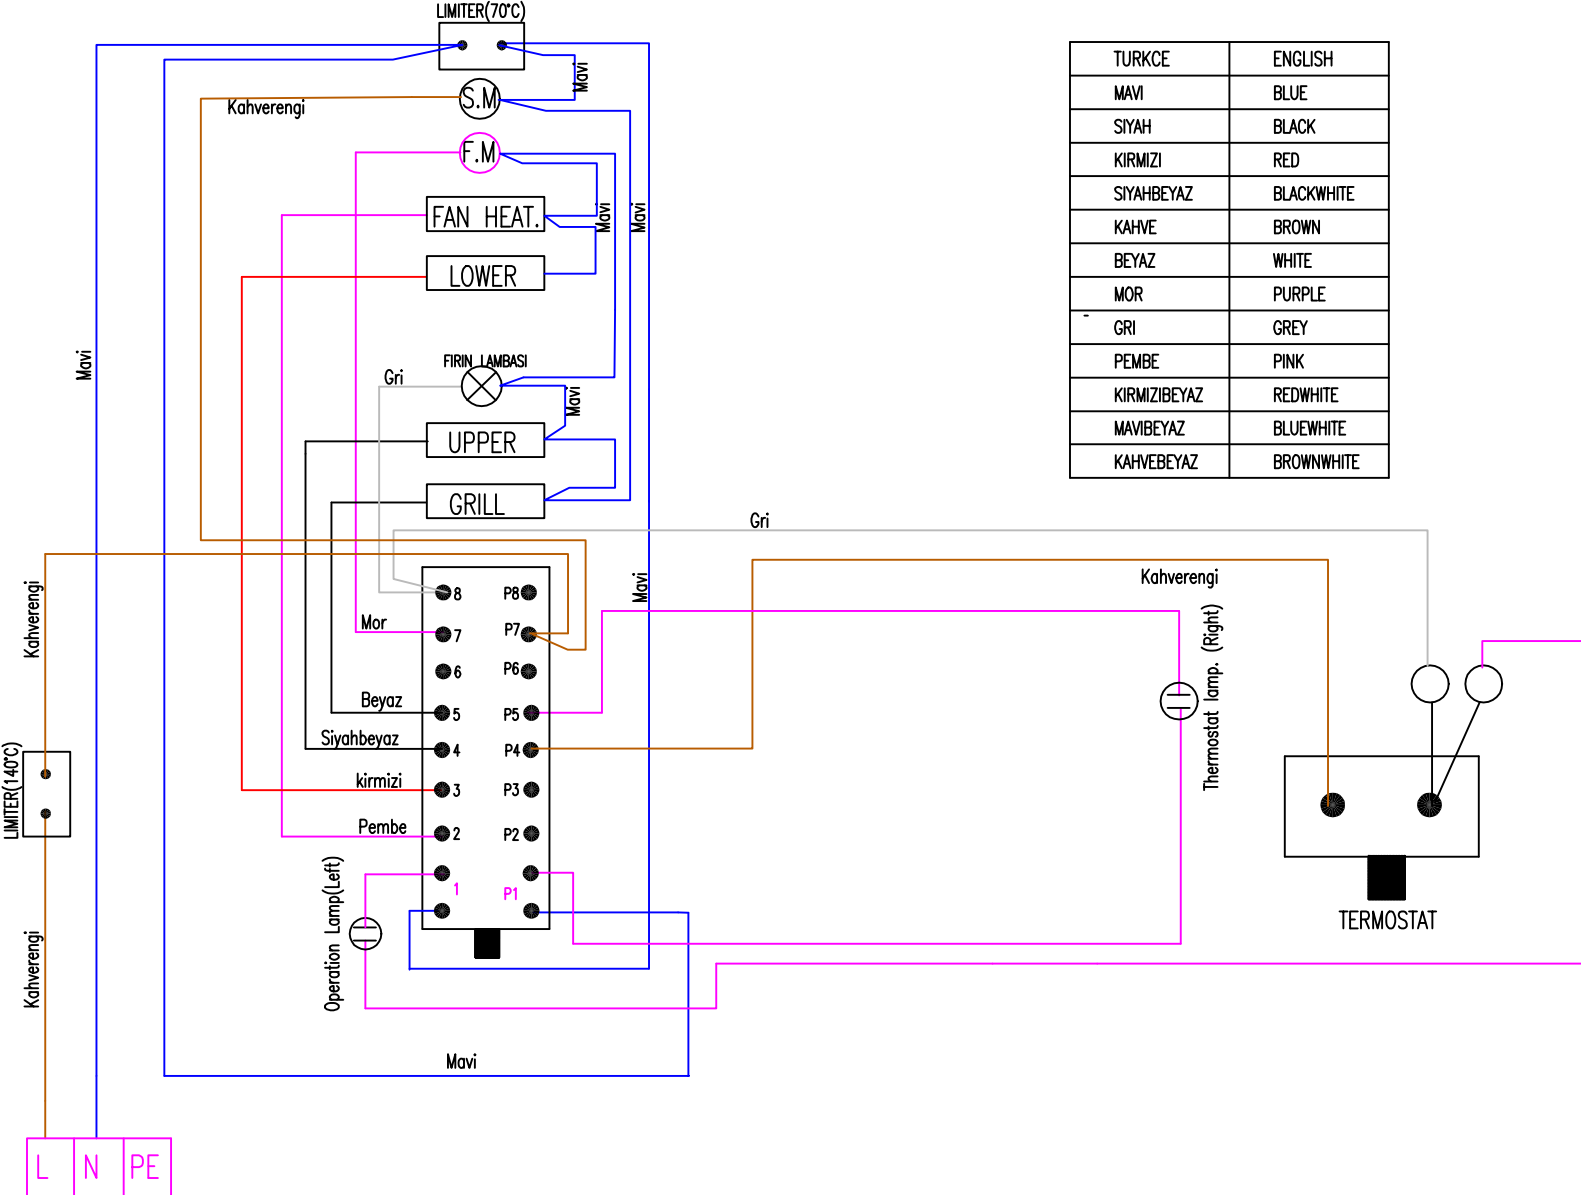

TURKCE	ENGLISH
MAVI	BLUE
SIYAH	BLACK
KIRMIZI	RED
SIYAHBEYAZ	BLACKWHITE
KAHVE	BROWN
BEYAZ	WHITE
MOR	PURPLE
GRI	GREY
PEMBE	PINK
KIRMIZIBEYAZ	REDWHITE
MAVIBEYAZ	BLUEWHITE
KAHVEBEYAZ	BROWNWHITE

LIMITER(70°C)

S.M

F.M

FAN HEAT.

LOWER

FIRIN LAMBASI

UPPER

GRILL

8 P8
7 P7
6 P6
5 P5
4 P4
3 P3
2 P2
1 P1

Mor
Beyaz
Siyahbeyaz
kirmizi
Pembe

Operation Lamp(Left)

Thermostat lamp. (Right)

TERMOSTAT

LIMITER(140°C)

L N PE